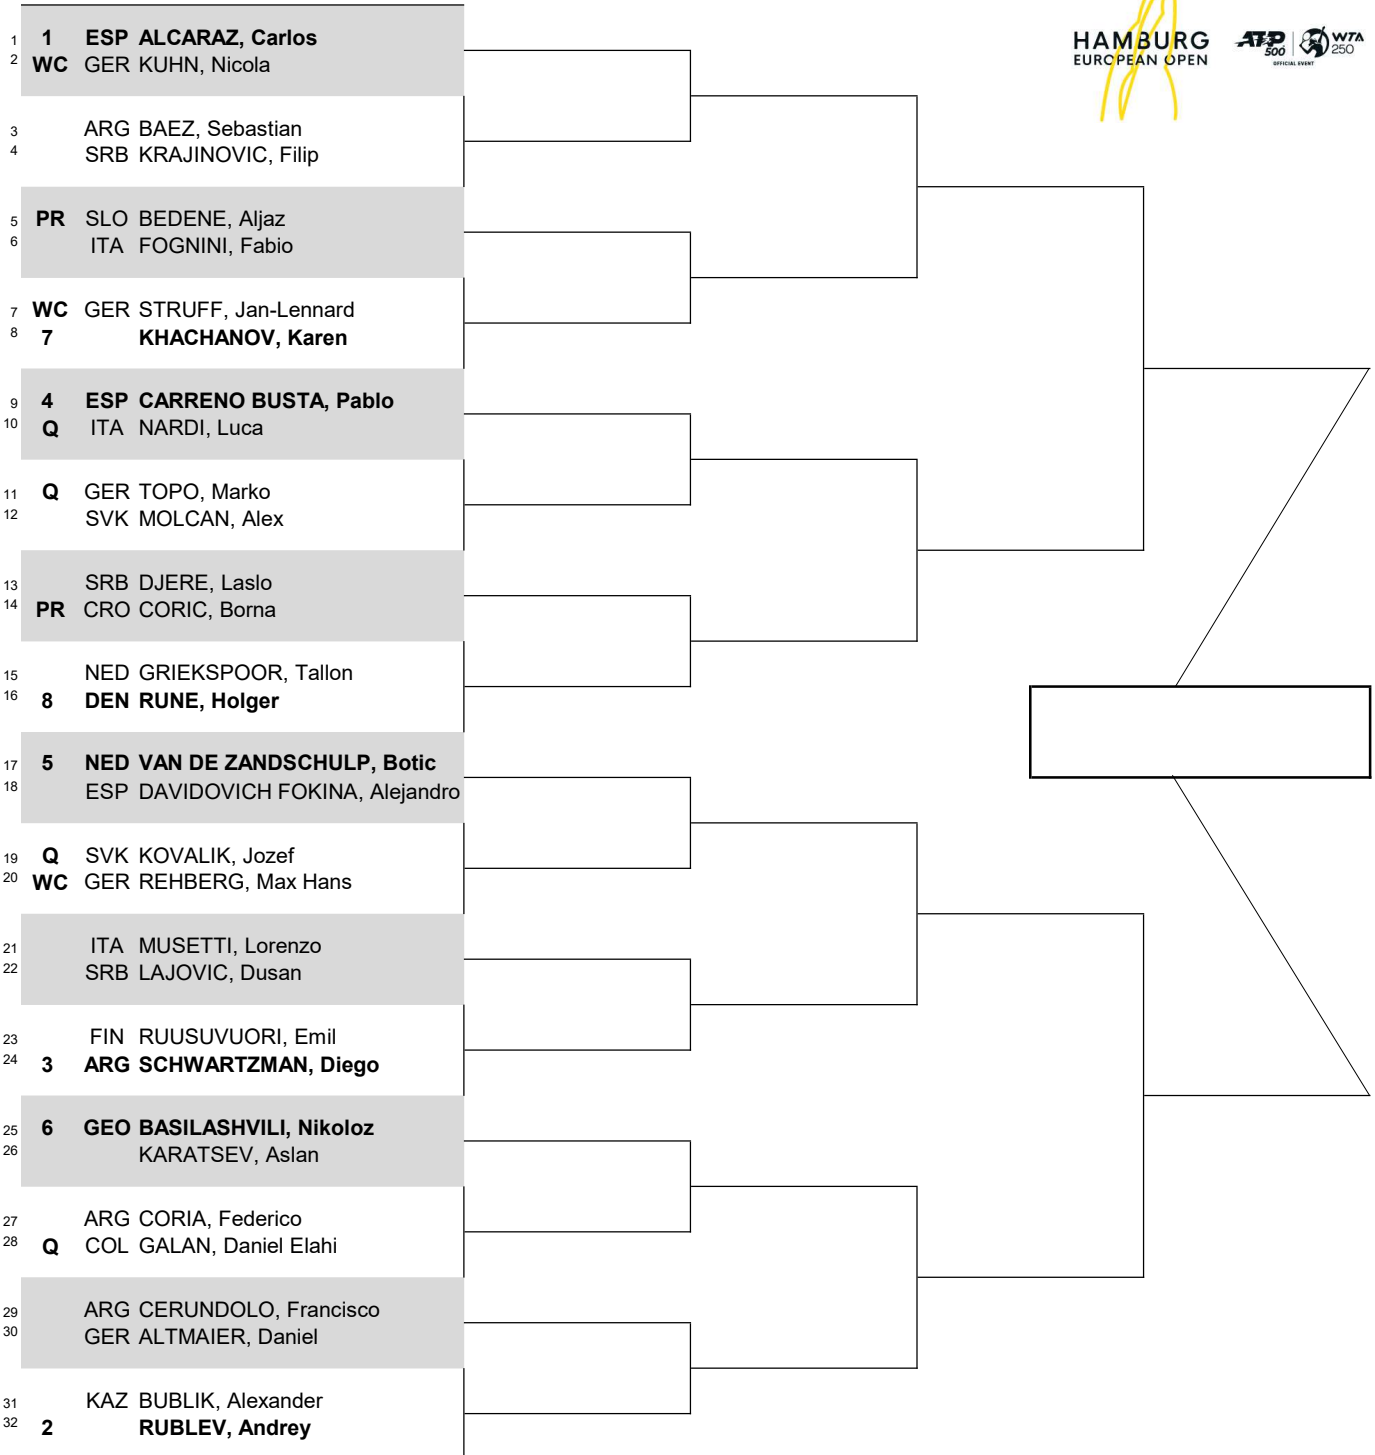

HAMBURG EUROPEAN OPEN

CITY, COUNTRY
Hamburg, Germany

TOURNAMENT DATES
18-24 July 2022

SURFACE
Red Clay

TOTAL FINANCIAL COMMITMENT
€ 1,911,620

STATUS NAT **MAIN DRAW SINGLES**

ATP, Inc. © Copyright 2014

SEEDED PLAYERS		RANK	PRIZE MONEY	POINTS	ALTERNATES / LUCKY LOSERS	WITHDRAWALS	
1	ALCARAZ, Carlos	6	WINNER	€ 331,125	500		
2	RUBLEV, Andrey	8	FINALIST	€ 178,170	300		
3	SCHWARTZMAN, Diego	14	SEMI-FINALIST	€ 94,925	180		
4	CARRENO BUSTA, Pablo	18	QUARTER-FINALIST	€ 48,550	90		
5	VAN DE ZANDSCHULP, Botic	24	SECOND ROUND	€ 25,900	45		
6	BASILASHVILI, Nikoloz	25	FIRST ROUND	€ 13,800	0		
7	KHACHANOV, Karen	27	FOLLOW LIVE SCORING AT				
8	RUNE, Holger	28	www.ATPTour.com				
LAST DIRECT ACCEPTANCE			Ajaz Bedene - 75		ATP SUPERVISOR(S)	HJ Ochs, A. Lassere	